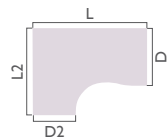

CRESCENT

DIMENSIONS
Crescent, LH