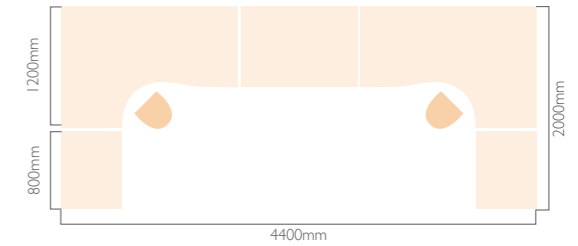

# Reception

Back view showing additional side filers

### The Reception unit offers

- 25mm top with 3mm edging
- Two grey cable ports
- Pigeon holes
- Full depth flush modesty

HAND	DIMENSIONS					BEECH	LIGHT OAK & GREY	LIGHT OAK & BROWN	MAPLE	PRICE
	L	L2	D	D2	H					