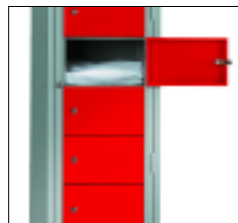

garment dispenser/collector lockers

GARMENT DISPENSERS

A single service door provides access to all the inner compartments of these Garment Dispensers enabling the distribution of clean garments, towels etc. Individual compartments remain secure and require keyed access.

5 DOOR

10 DOOR

15 DOOR

GARMENT COLLECTOR

This 'post box' style locker is for the collection of soiled garments.

MASTER KEY

Master key access enabling quick refilling.

COMPARTMENT KEYS