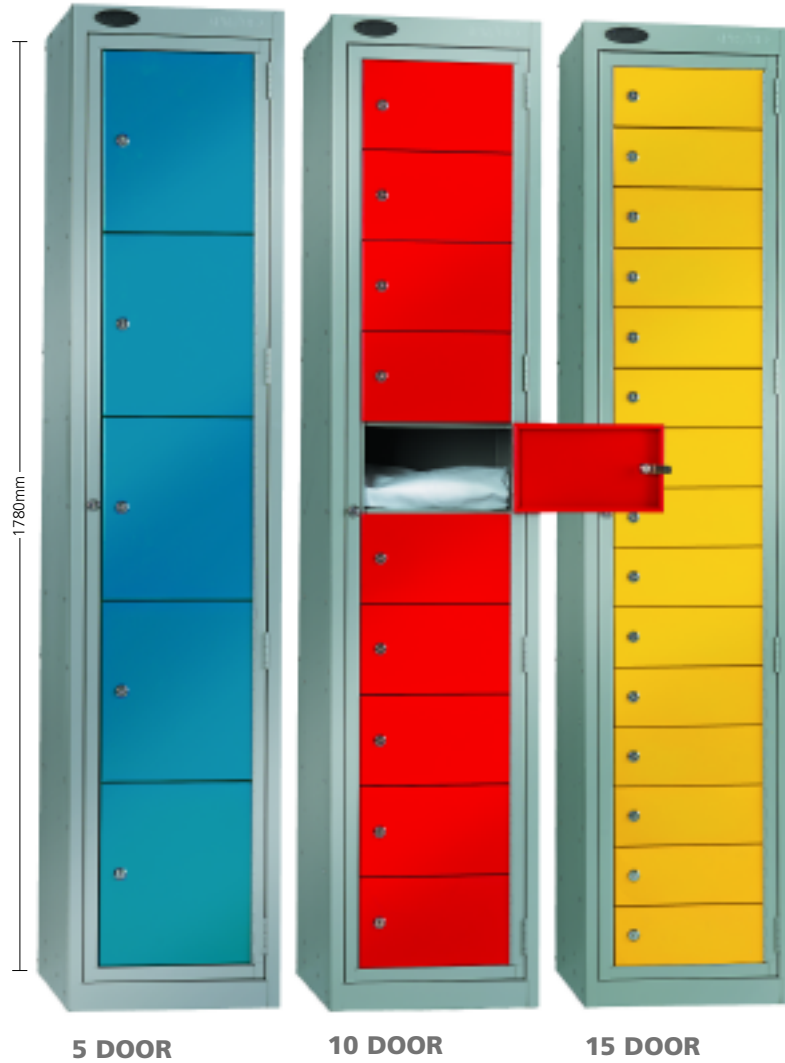

garment dispenser/collector lockers

GARMENT DISPENSERS

A single service door provides access to all the inner compartments of these Garment Dispensers enabling the distribution of clean garments, towels etc. Individual compartments remain secure and require keyed access.

5 DOOR

10 DOOR

15 DOOR

GARMENT COLLECTOR

This 'post box' style locker is for the collection of soiled garments.

MASTER KEY

Master key access enabling quick refilling.

COMPARTMENT KEYS

Separate compartment keys allowing secure independent access.

DOUBLE FRAME DOOR

lockers